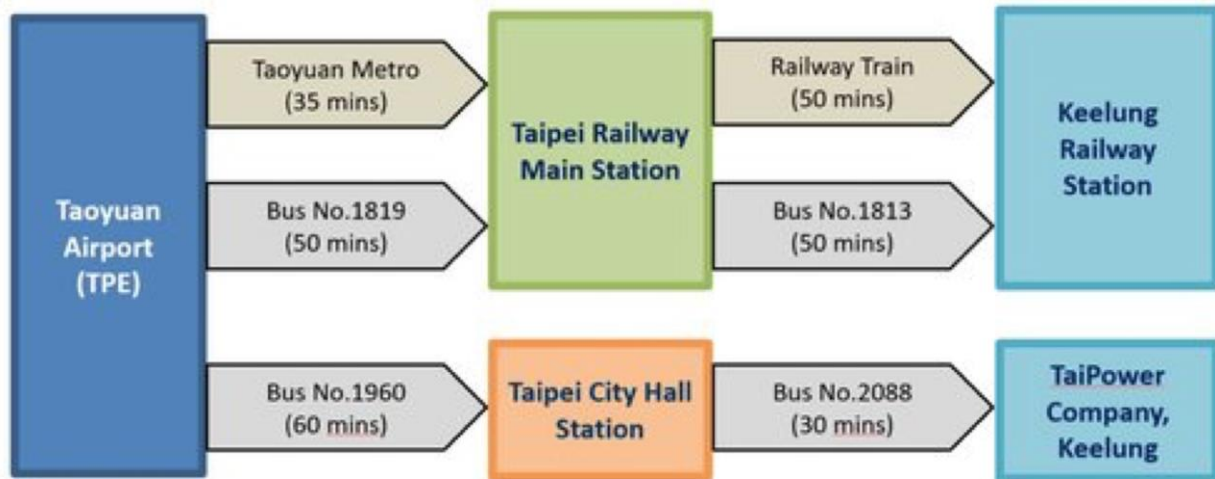

To TRA (Taiwan Railway)

Buy ticket here

To the platform

Turn right to TRA

The gate to the train

Ask him/her for help

Platform#4 to train

**Leg 3.** Walk or take a taxi from Keelung station 基隆車站 to your hotel. We suggest that you print the name and address of your hotel in Chinese. As an example, one of the nearby hotels is called “Just Live Inn”.

“Just live in Hotel” 享住旅店-基隆

Address: 20241 台北市基隆中正區信一路 156 號

**More detailed instructions for getting from the airport to Keelung by train:**

1. Arrive at Taoyuan International Airport
2. Walk to the MRT metro station (If you arrive on an international flight, you will probably be closest to Airport Terminal 2 train station)
3. Take metro to Taipei Main Station