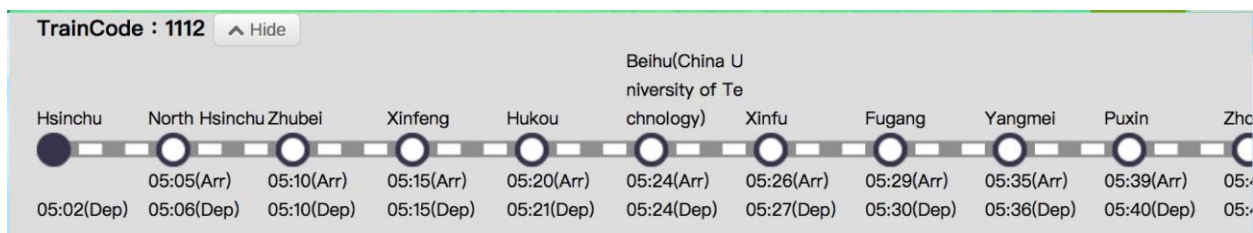

Train Type	Train Code	Via	Origin-Dest	Departure	Arrival	Estimated Time	Remarks	Fare	Booking
Local Train	1112	-	Hsinchu→Keelung	06:36	07:23	00h 47m	Runs Daily.	$ 41	
Local Train	1320	-	Hsinchu→Keelung	07:17	08:06	00h 49m		$ 41	
Local Train	1328	-	Hsinchu→Keelung	07:45	08:32	00h 47m		$ 41	
Local Train	1332	-	Hsinchu→Keelung	08:03	08:52	00h 49m		$ 41	
Local Train	1334	-	Beihu(China University of Technology)→Keelung	08:30	09:16	00h 46m		$ 41	
Local Train	2114	Mountain Line	Changhua→Keelung	08:43	09:34	00h 51m	Runs Daily.	$ 41	
Local Train	2008	Coast Line	Changhua→Keelung	09:05	09:48	00h 43m	Runs Daily.	$ 41	
Local Train	1138	Mountain Line	Sanyi→Keelung	09:14	09:59	00h 45m	Runs Daily.	$ 41	
Local Train	1142	-	Beihu(China University of Technology)→Keelung	09:35	10:28	00h 53m	Runs Daily.	$ 41	

*This system provides fare calculation reference, actual fare should be based on the actual mileage of the train and on-site ticket sales.

When you select one of the options, it will show all the stations from start to finish on that line.

For example, this train starts in Hsinchu and passes through many stations before it gets to Taipei (where you will get on).