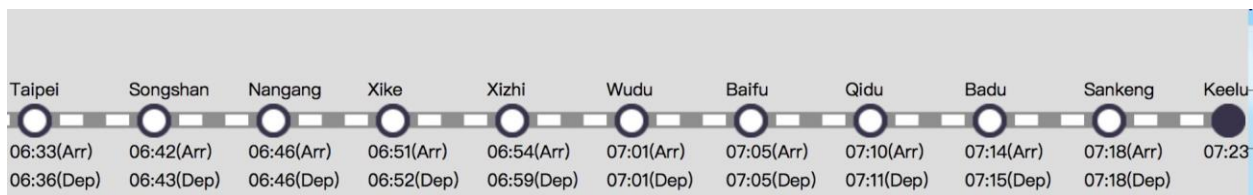

If you scroll further to the right, you will see Taipei, and all the stations that the train passes before it gets to Keelung.

Once you are at the Keelung train station, you may be in walking distance or a short taxi ride to your hotel.